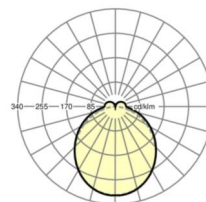

CHARACTERISTICS

Order number	19470004080
EAN number	4020863396085
Commodity code	94051190
Certification mark	IP 20, Protection class I, ENEC10 VDE, F, HACCP DIN10500/Food/IFS-application-related suitability/BRC, Indoor, CE
Impact resistance (IK rating)	IK03 (-20°C bis 45°C)
Ambient temperatur	ta -20°C to 45°C
Warranty period	5 years
State funding programs	BEG - Federal funding for efficient buildings (valid only for Germany)

ELECTRICAL ENGINEERING

Controller	Electronic driver (1 pcs.)
System output	26W
Mains voltage	230V/50Hz
Energy efficiency class/light source	E

LIGHTING TECHNOLOGY

Placement	LED, Colour rendering/Light colour CRI ≥ 80 / 3000K
Colour tolerance (MacAdam)	3SDCM
Nominal luminous flux	3822lm
LED service life	50000h L80/B10 (Tq 45°C)
Luminaire luminous efficiency	149lm/W
Beam angle	115° (C0) / 110° (C90)
UGR lat./long.	24.1 / 23.5

MECHANICS

Housing colour	traffic white RAL 9016
Dimensions (LxWxDxH)	1531mm x 55mm x 37mm
Weight (net)	1.9kg
Type of installation	Mounting rail system installation, Light structure

Dimensions

L	1531 mm	Length
B	55 mm	Width
H	37 mm	Height

DEEP-LINK

<https://www.regiolux.de/en/article/19470004080>

Reference	LED 4000lm 830
ηLB	100 %
Φ ↓/↑	90 % / 10 %
UGR lat./long.	24.1 / 23.5